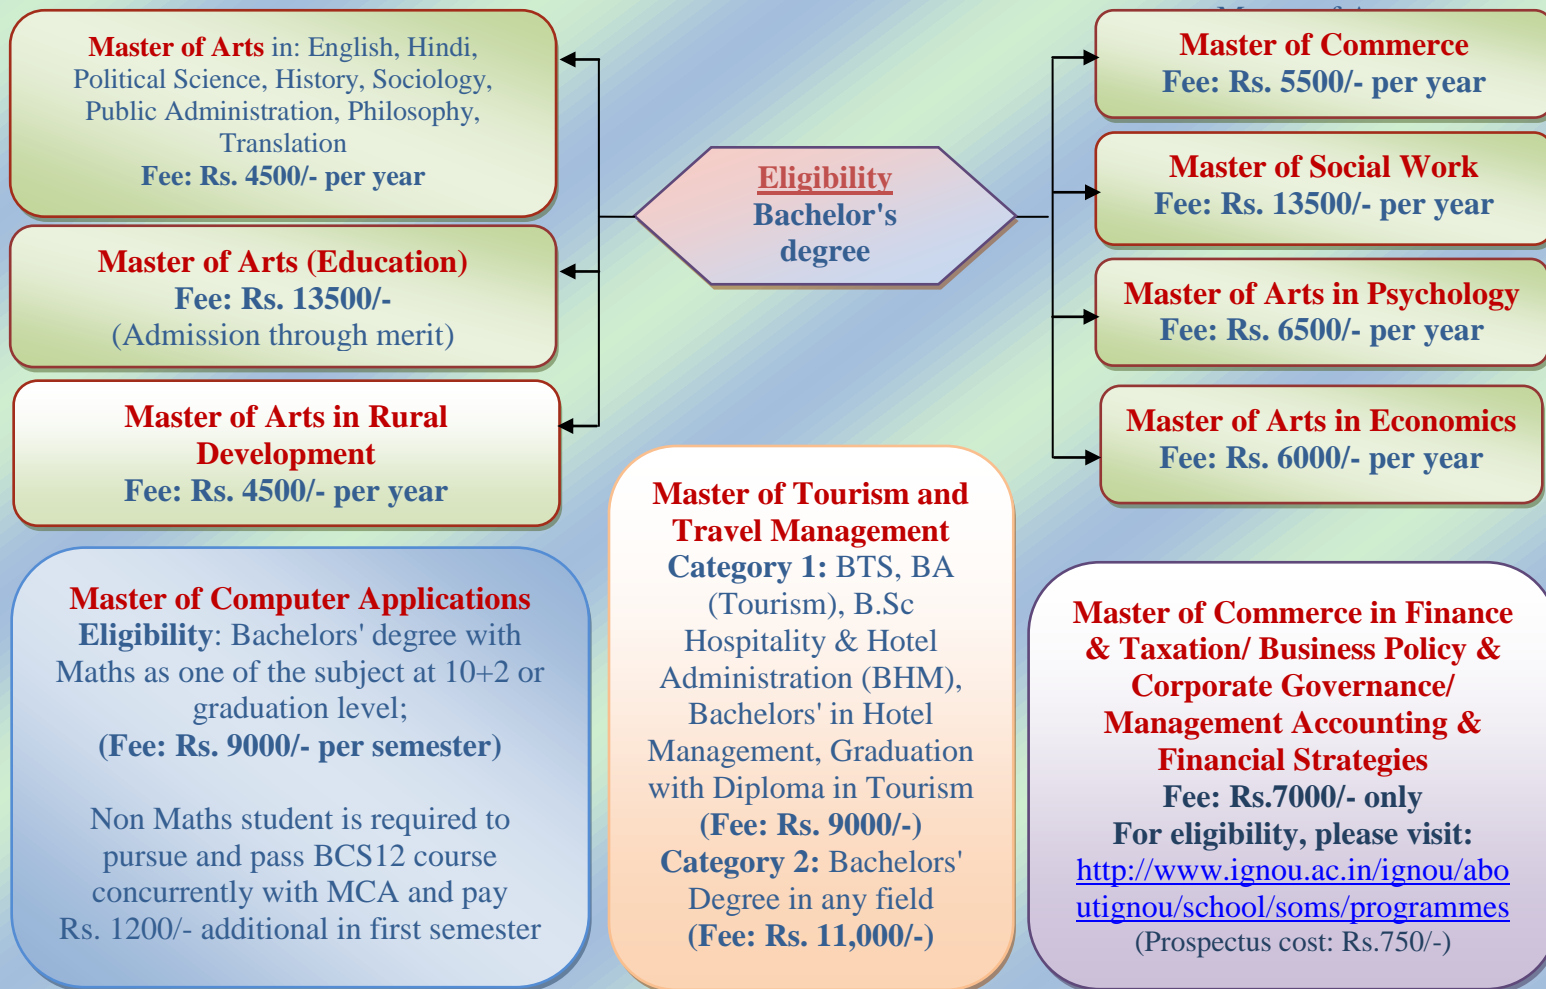

Admission Open for JANUARY 2017 session

Last date for Admission: 30th December, 2016

On the spot admission
on every Thursday

Online admission facility
at www.ignou.ac.in

Cost-effective (very less
fee structure)

Education at your doorsteps through
nationwide learner support centres

Flexible admission rules (age no bar,
pace no bar and place no bar)

Master Degree Programmes

Buy prospectus for Rs. 200/- from IGNOU RC Khanna
 or nearby Study Centre (list available on IGNOU RC Khanna website)
 or ask by post from address given above by sending DD of Rs. 250/- in favour of IGNOU payable at Khanna.
 For further details, contact us through telephone from Monday to Saturday (on inquiry) (9:30 a.m. to 6:00 p.m.)
 or email us or visit our websites: www.ignou.ac.in; rckhanna.ignou.ac.in